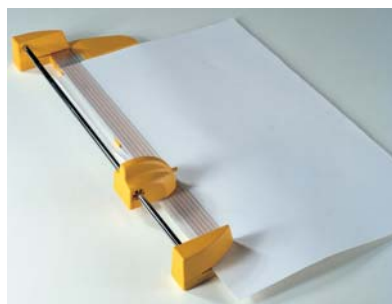

Heavy duty General purpose Trimmer

KOBRA 640-HR

Cutting width (in.):	25,5
Cutting capacity:	up to 24
Paper press:	automatic
Hand protection guard:	yes
Dimensions (in.) :	34x15x4,5
Weight (lbs.):	13

Large size heavy duty rotary trimmer. Can cut up to 24 sheets of paper and paper sizes larger than the rated cutting width through a special side opening for almost any cutting job and for a variety of material. It's equipped with a special sharpened carbon steel blade unaffected by the wearing action of the materials to cut, for long-lasting cutting operations with the same cutting precision through the years.

- Transparent automatic paper press for easy cutting operations
- Side bars for easy alignment of material to cut
- Solid steel base with screen printed photographic and paper sizes in mm. and inches
- Special side openings to cut paper sizes larger than the rated cutting width
- Sharpened carbon steel blade, easily replaced by the push-button mechanism
- High quality materials according to ISO 9000 Standards
- Built in accordance to the Safety Standards BS 5498 (British Standards)
- Accessories: steel blade, counter blade

Special **sharpened carbon steel blade** to cut high thickness of paper

Special **side opening** to cut paper sizes larger than the rated cutting width