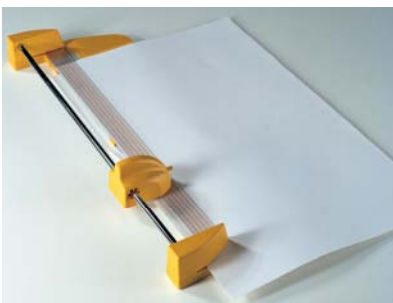

Desk-top Light duty Trimmer

KOBRA 1000-R

Cutting width (in.):	40
Cutting thickness:	0,8 mm, approx. 8 sheets
Paper press:	automatic
Hand protection guard:	yes
Dimensions (in.) :	48x16,5x4
Weight (lbs.):	17,5

Large size rotary trimmer. Can cut paper sizes larger than the rated cutting through a special side opening. A convenient built-in housing can accommodate paper rolls for easy cutting operations of large sizes of continuous paper. Equipped with a special sharpened carbon steel blade unaffected by the wearing action of the materials to cut for long-lasting cutting operations with the same cutting precision through the years.

- Transparent and automatic paper press
- Side bars for easy alignment of material to cut
- Solid steel base with screen printed photographic and paper sizes in mm. and inches
- Special side openings to cut paper sizes larger than the rated cutting width
- Built-in housing can accommodate paper rolls
- Sharpened carbon steel blade, easily replaced by the push-button mechanism
- High quality materials according to ISO 9000 Standards
- Built in accordance to the Safety Standards BS 5498 (British Standards)
- Accessories: steel blade code D-3011/F

Special **side opening** to cut paper sizes larger than the rated cutting width

Convenient **built-in paper rolls housing** for easy cutting operations of large sizes of continuous paper